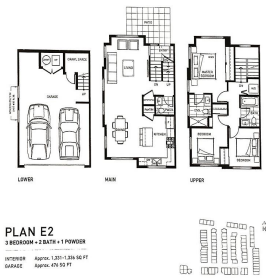

60 10199 River Drive, Richmond

$912,000

Parc Riviera Mews by DAVA. 3 bedrooms and 2.5 Baths riverfront townhouse. This is an end unit features more windows and privacy. Geothermal heating and air cooling technology, energy-efficient front load washer and dryer, premium engineered hardwood flooring throughout living and dining areas, cozy carpets in bedrooms. Enjoy the waterfront community, 4000 sf of a dyke trail and 5 acres of park. Amenities included extensive Club House, private fitness centre, indoor lap pool with hot tub and outdoor BBQ patio.

KEY INFORMATION

MLS® R2455623

Residential Attached

Bridgeport

3 Bedrooms

3 Bathrooms

1,336 SF

FEATURES

Year Built: 2020

Listed By: Homeland Realty

rennie