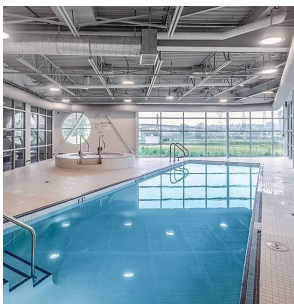

60 10199 River Drive, Richmond

$912,000

Parc Riviera Mews by DAVA. 3 bedrooms and 2.5 Baths riverfront townhouse. This is an end unit features more windows and privacy. Geothermal heating and air cooling technology, energy-efficient front load washer and dryer, premium engineered hardwood flooring throughout living and dining areas, cozy carpets in bedrooms. Enjoy the waterfront community, 4000 sf of a dyke trail and 5 acres of park. Amenities included extensive Club House, private fitness centre, indoor lap pool with hot tub and outdoor BBQ patio.

KEY INFORMATION

MLS® R2455623

Residential Attached

Bridgeport

3 Bedrooms

3 Bathrooms

1,336 SF

FEATURES

Year Built: 2020

Listed By: Homeland Realty

rennie