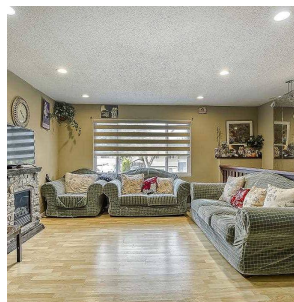

14182 75 Avenue, Surrey

$949,000

LOCATION! LOCATION!LOCATION! Basement Entry Home in a very prime area of East Newton with 3 Bedrooms upstairs & 2 Bedroom unauthorized suite down with a very nice south facing green backyard with lot of Privacy. Rectangular & flat lot. Lot of Parking in the front. Very Quiet Street with nice neighbourhood. Basement currently rented at $1350. There is a partially finished additional room below large covered sundeck.

KEY INFORMATION

MLS® R2454839

Residential Detached

East Newton

5 Bedrooms

2 Bathrooms

2,000 SF

6,733 SF Lot

FEATURES

Year Built: 1978

Listed By: eXp Realty (Branch)

rennie