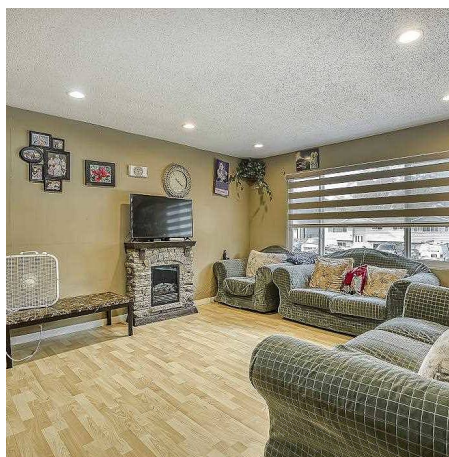

14182 75 Avenue, Surrey

$949,000

LOCATION! LOCATION!LOCATION! Basement Entry Home in a very prime area of East Newton with 3 Bedrooms upstairs & 2 Bedroom unauthorized suite down with a very nice south facing green backyard with lot of Privacy. Rectangular & flat lot. Lot of Parking in the front. Very Quiet Street with nice neighbourhood. Basement currently rented at $1350. There is a partially finished additional room below large covered sundeck.

KEY INFORMATION

MLS® R2454839

Residential Detached

East Newton

5 Bedrooms

2 Bathrooms

2,000 SF

6,733 SF Lot

FEATURES

Year Built: 1978

Listed By: eXp Realty (Branch)

rennie