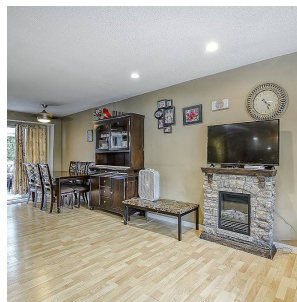

14182 75 Avenue, Surrey

$949,000

LOCATION! LOCATION!LOCATION! Basement Entry Home in a very prime area of East Newton with 3 Bedrooms upstairs & 2 Bedroom unauthorized suite down with a very nice south facing green backyard with lot of Privacy. Rectangular & flat lot. Lot of Parking in the front. Very Quiet Street with nice neighbourhood. Basement currently rented at $1350. There is a partially finished additional room below large covered sundeck.

KEY INFORMATION

MLS® R2454839

Residential Detached

East Newton

5 Bedrooms

2 Bathrooms

2,000 SF

6,733 SF Lot

FEATURES

Year Built: 1978

Listed By: eXp Realty (Branch)

rennie