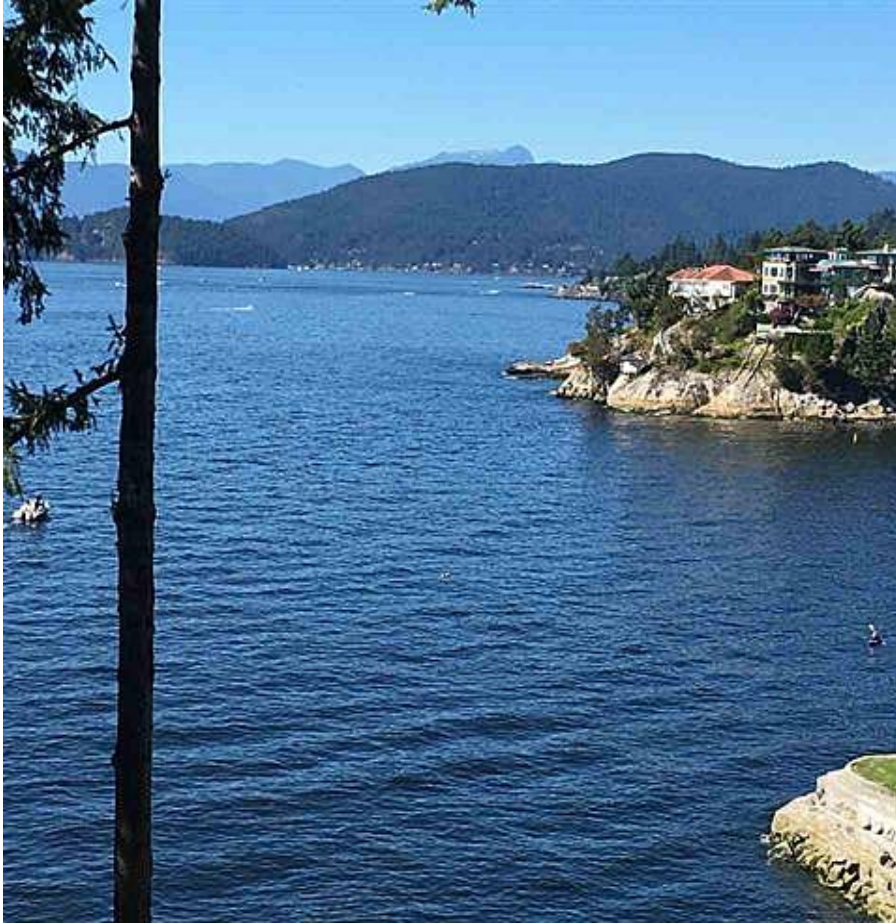

5142 Pitcairn Place, West Vancouver

\$6,980,000

KEY INFORMATION

MLS® R2453146

Residential Detached

Caulfeild

4 Bedrooms

5 Bathrooms

4,271 SF

19,397 SF Lot

FEATURES

Year Built: 1961

Views: OCEAN, ISLAND

Listed By: Royal Pacific Realty Corp.

rennie