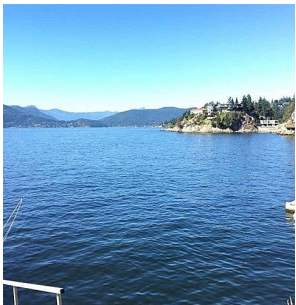

5142 Pitcairn Place, West Vancouver

$6,980,000

KEY INFORMATION

MLS® R2453146

Residential Detached

Caulfeild

4 Bedrooms

5 Bathrooms

4,271 SF

19,397 SF Lot

FEATURES

Year Built: 1961

Views: OCEAN, ISLAND

Listed By: Royal Pacific Realty Corp.

rennie