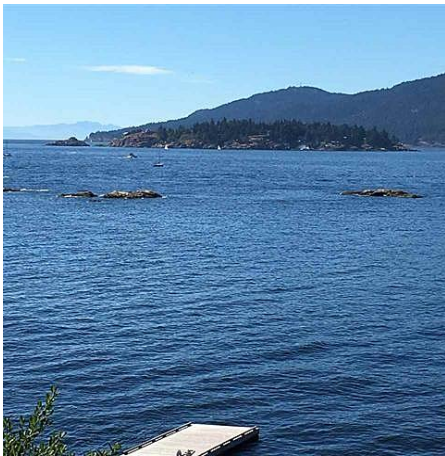

5142 Pitcairn Place, West Vancouver

\$6,980,000

KEY INFORMATION

MLS® R2453146

Residential Detached

Caulfeild

4 Bedrooms

5 Bathrooms

4,271 SF

19,397 SF Lot

FEATURES

Year Built: 1961

Views: OCEAN, ISLAND

Listed By: Royal Pacific Realty Corp.

rennie