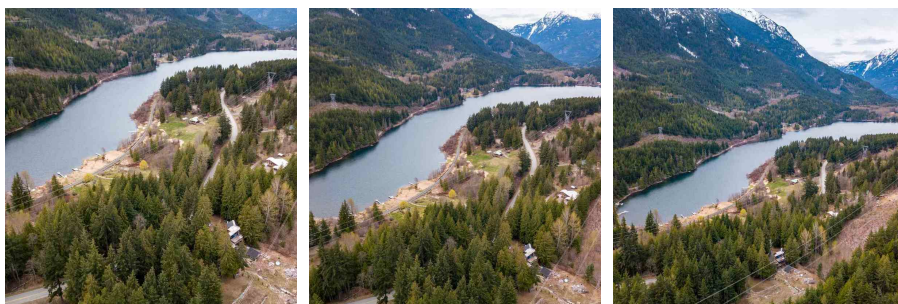

FEATURES

Views: Mountains

Listed By: Whistler Real Estate Company Limited