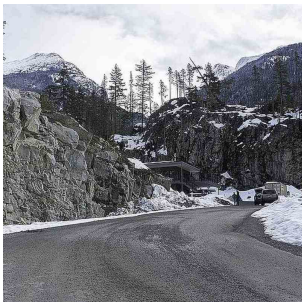

9146 Wedge Creek Lane, Whistler

$735,000

For more info click Multimedia - Private mountain view lot on quiet cul-de-sac in Wedgewoods. Build dream home w/ enough space to build separate auxiliary building. This incredible lot is surrounded by stunning views & only 15 mis N of Whistler Village. What more could you ask for? Take advantage of all that Whistler has to offer! - For more info click Multimedia

KEY INFORMATION

MLS® R2448756

Land Only

Whistler Cay Heights

0 Bedrooms

0 Bathrooms

0 SF

FEATURES

Views: SCENIC MOUNTAIN VALLEY

Listed By: MY MOVE REALTY (KADREA)

rennie