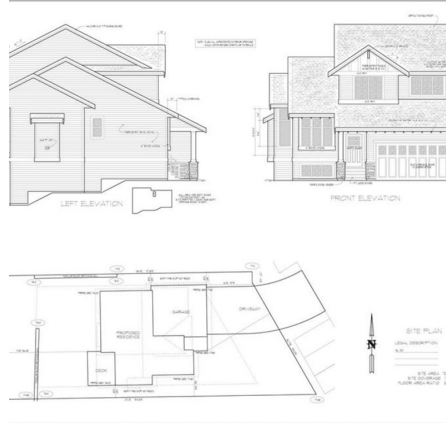

130 4595 Sumas Mountain Road, Abbotsford

$924,700

Straiton Mountain Estates! A quiet 16 home cul-de-sac located on Sumas Mtn - hiking, biking and golf at your doorstep. 2 Storey Home w/Basement. Designer open floor plan with great room design and towering vaulted ceilings! Gourmet kitchen with large island and den on the main. Amazing 5 piece ensuite + 3 baths. Walkout basement is perfect for watching the big game or giving the teenagers the space they need. Plans and included items may change without notice at the Builder's discretion. Call for more details!

KEY INFORMATION

MLS® R2442703

Residential Detached

Abbotsford East

5 Bedrooms

4 Bathrooms

2,910 SF

7,349 SF Lot

FEATURES

Year Built: 2020

Listed By: eXp Realty (Branch)

rennie