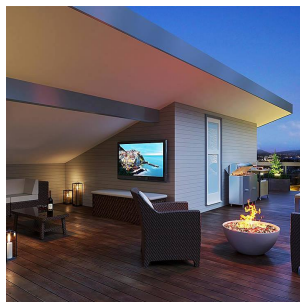

FEATURES

Year Built: 2020
Listed By: RE/MAX LifeStyles Realty