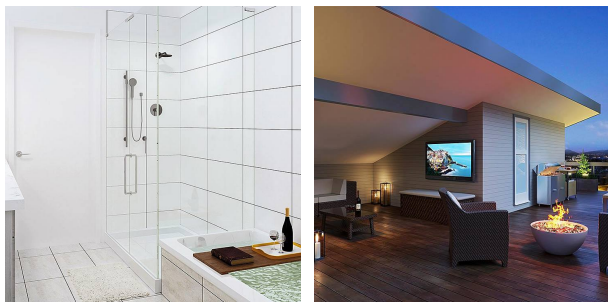

FEATURES

Year Built: 2020
Listed By: RE/MAX LifeStyles Realty