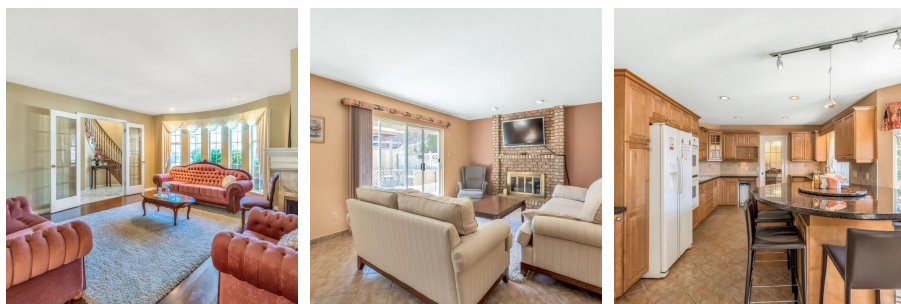

FEATURES

Year Built: 1989

Listed By: Royal Pacific Realty Corp.