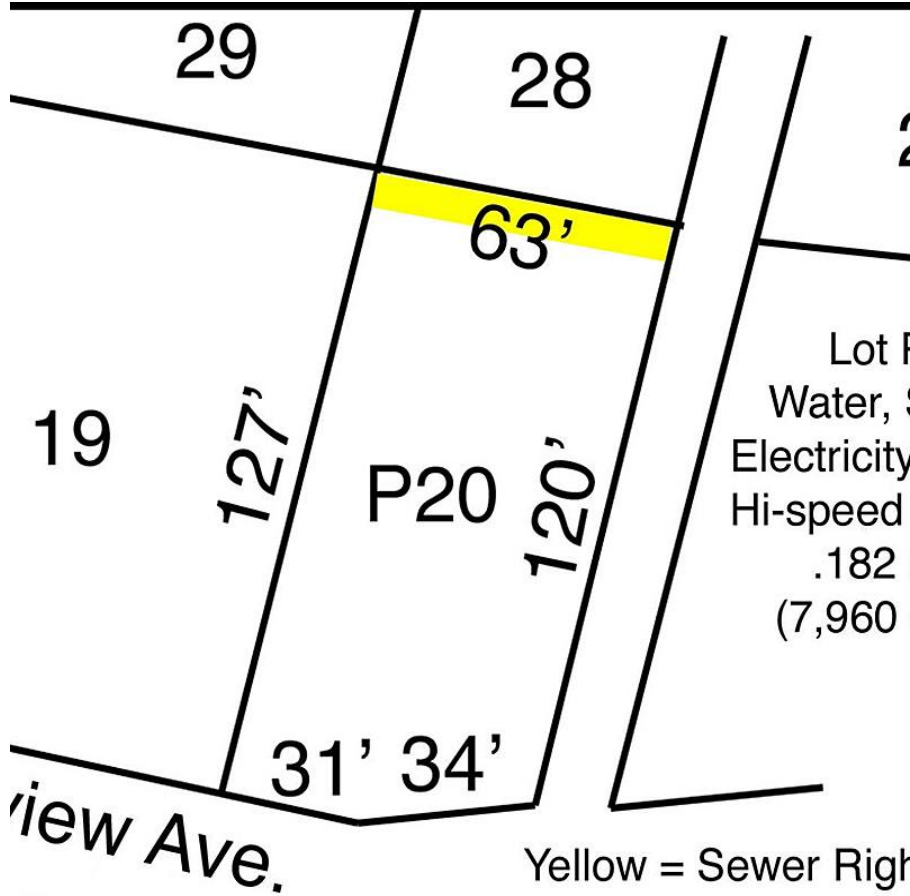

# 14920 Parkview Avenue, Sunshine Valley

\$215,000

View Building Lot with complete engineered foundation poured and ready to build on the Recreational/Residential community of Sunshine Valley near Manning Park, less than 2 hours from Vancouver and only 15 mins. from Hope, BC. Water, Hydro, Cable TV, Cable Internet, Landline Phone and Cell Phone all at the lot line. Building Plans available for beautiful 2 story plus basement home perfect for recreational use or full-time living. Easy and quick building permitting process through Strata. Ask for a copy of engineering documents. Enjoy 4 seasons for all your outdoor fun. Hiking, fishing, ATV'ing, snowmobiling, X-country & downhill skiing in neighbouring Manning Park. No borders-No ferries. Get back to nature, a weekend at a time!

## KEY INFORMATION

MLS® R2384900

Land Only

BC

0 Bedrooms

0 Bathrooms

0 SF

7,954 SF Lot