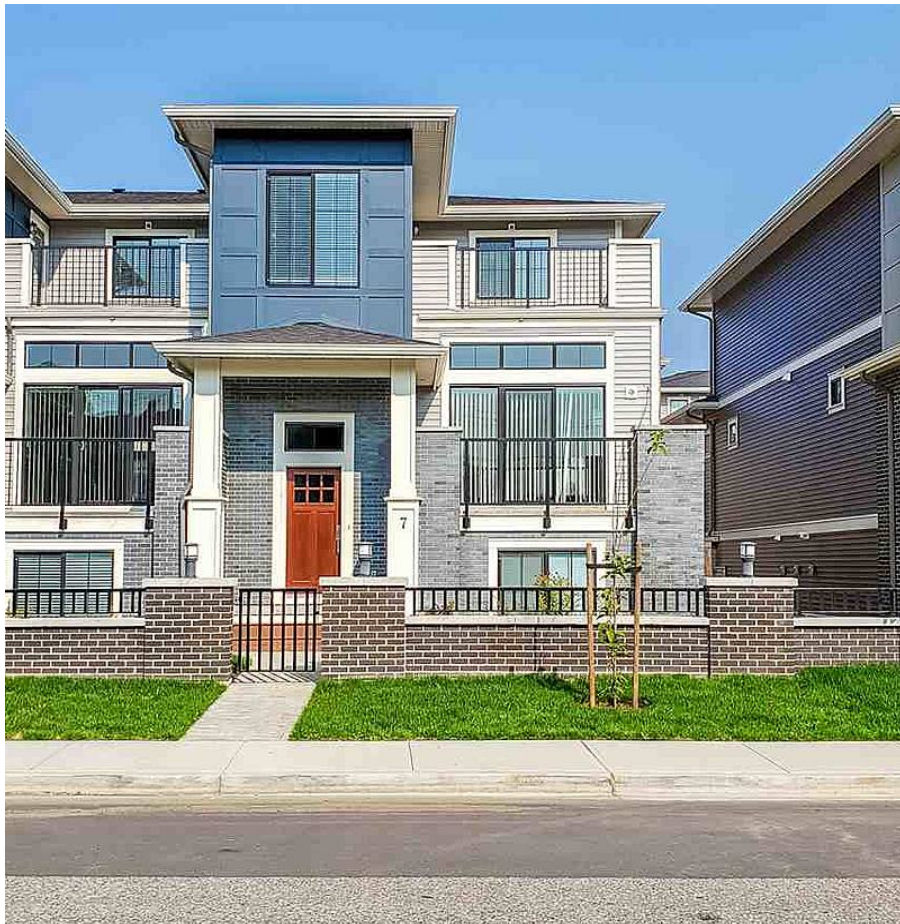

6 45545 Kipp Avenue, Chilliwack

\$579,900

Welcome to Kipp Station! Luxury living in the heart of Chilliwack. No expense has been spared on these beautiful 3 level homes. With a mix of stylish brownstones and trendy townhomes there is something for everyone. All units feature high end finishings with a mix of laminate, engineered hardwood, tile and carpet flooring, state of the art SS appliances and range hoods, quartz countertops, solid maple soft close cabinets, tile backsplashes, closet organizers, large pantries and tile showers. Blinds and roughed in A/C also come standard with each unit. Located within walking distance to all amenities including landing leisure center, hospital, shopping centers, and restaurants. You could not ask for a better neighbourhood.

KEY INFORMATION

MLS® R2349187

Residential Attached

Chilliwack

3 Bedrooms

3 Bathrooms

2,060 SF

FEATURES

Year Built: 2019

Listed By: Royal LePage Wheeler Cheam