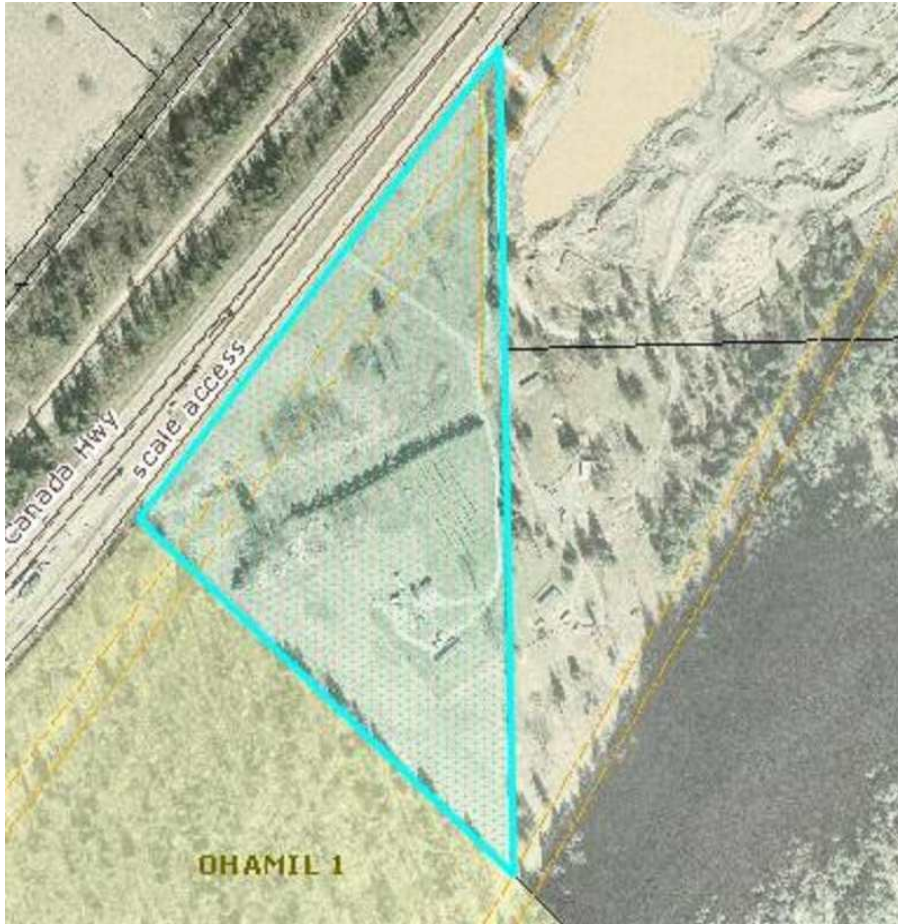

58970 Laidlaw Road, Laidlaw

\$1,950,000

Peaceful, private acreage with well maintained, newer manufactured home. This almost 16 acre flat lot is conveniently located only 10 minutes from hope and 15 minutes from Chilliwack with excellent freeway access. Perfect setting for a hobby farm. The 2 bed, 1 bath home features a cozy wood stove and large sundeck. Property has plenty of room for parking and even a sani dump for your RV. Detached workshop is fully serviced with electricity and water.

KEY INFORMATION

MLS® R2346466

Residential Detached

BC

2 Bedrooms

1 Bathroom

924 SF

683,020 SF Lot

FEATURES

Year Built: 2002

Views: mountains

Listed By: Royal Lepage Wheeler Cheam

rennie