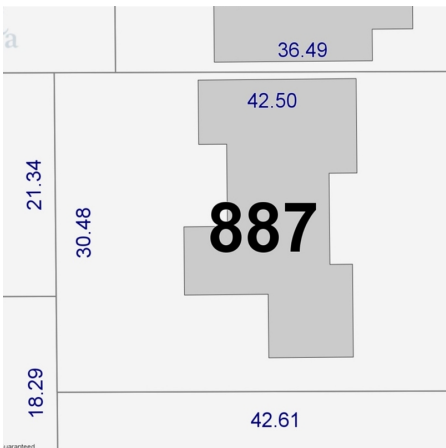

Mark Hoadley
604.657.2467
mhoadley@rennie.com
rennie.com/markhoadley

Joanne Hoekstra
604.722.6645
jhoekstra@rennie.com
rennie.com/joannehoekstra

rennie